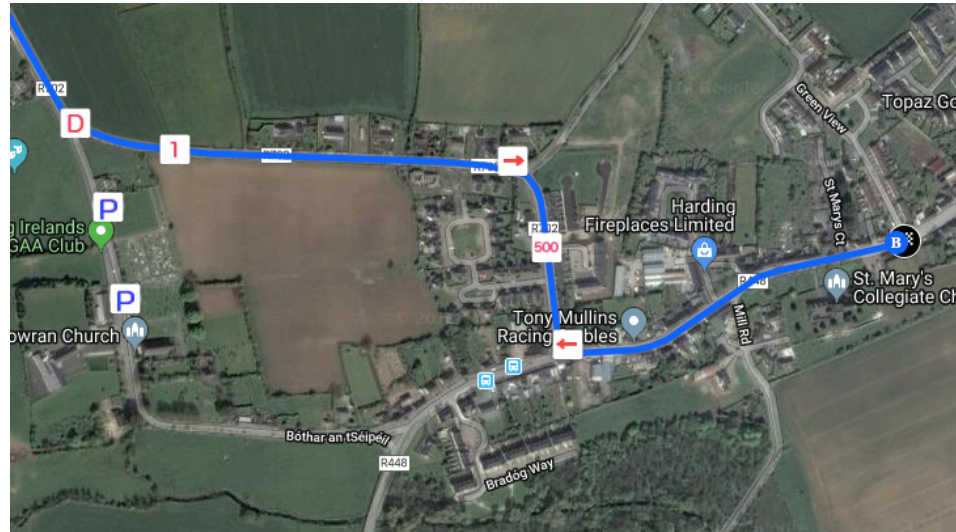

RÁS NA mBAN 2019 STAGE OUTLINE

church to park in an orderly fashion.

Riders proceed along the R702, taking the 2nd exit on a mini first roundabout and then left onto the R448 to finish just after St. Mary's Collegiate Church.

Space for the Stagecoaster at the garage (with permission).

STAGE

STAGE DETAILS

<https://ridewithgps.com/routes/29358731>

**START
TIME**

**FINISH
TIME**