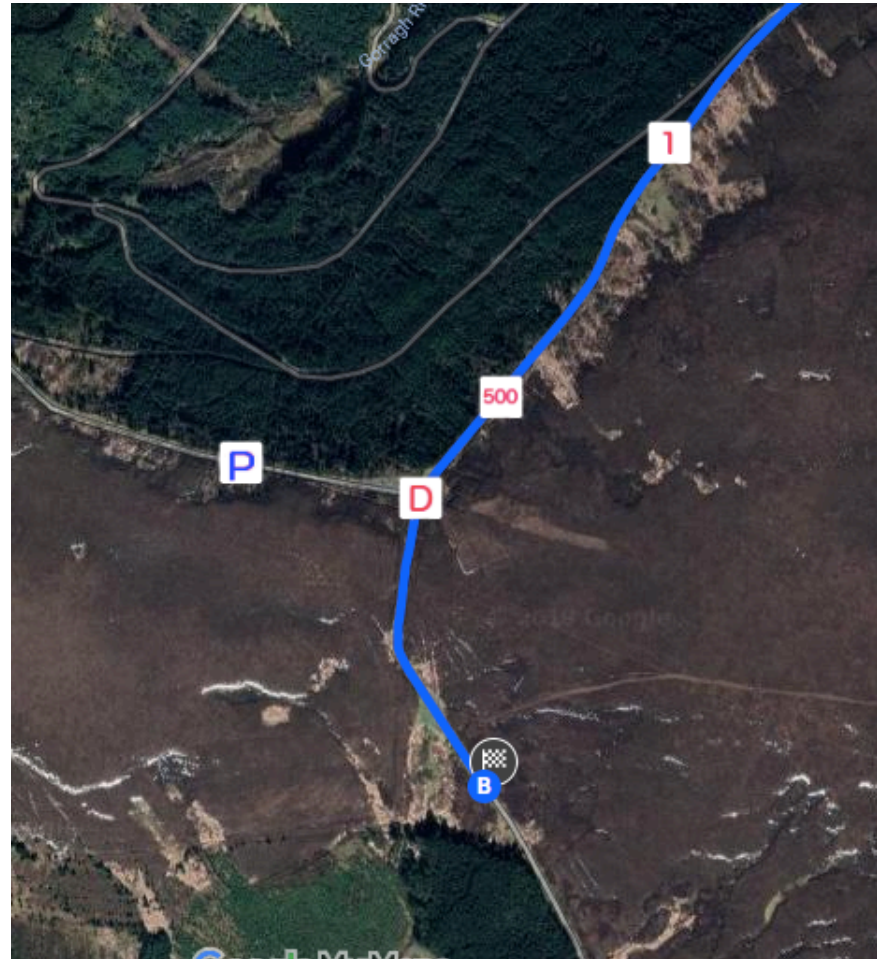

RÁS NA mBAN 2019 STAGE OUTLINE

<ul style="list-style-type: none">- Team cars diverted off Main St into ex Campus service station in an orderly fashion.- Riders proceed along Main St to finish outside ex Campus service station.- Space for the Stagecoaster at ex Campus service station.	<p style="text-align: center;">Finish of Stage 2</p>  <p>The map shows a blue route starting from the left, passing through Mulligans Pharmacy, Centra Piltown, Piltown Health Centre, and ending at James Brophy & Son. Landmarks include Tybroughney, Glanbia Agribusiness Piltown, and Iverk Snow. Road numbers 20, 500, and R698 are visible.</p>		
---	--	--	--

RÁS NA mBAN 2019 STAGE OUTLINE

STAGE	STAGE DETAILS https://ridewithgps.com/routes/29512956	START TIME	FINISH TIME
Stage 3 – Fri 6th Sept	Kilkenny (SHC) – Freshford - Johnstown – Rathdowney - Donaghmore – Borris-In-Ossory – Mountrath – Kinnitty – Clonaslee – The Cut	12pm	3pm
<ul style="list-style-type: none"> - Roll out from the Springhill Court Hotel - Race neutralised 6km - Race starts after Aut Even Hospital Entrance - Race goes through towns listed - Race finishes on Slieve Blooms @ The Cut - Team cars diverted off road into The Cut car park. - Riders proceed through The Cut to finish. 			

RÁS NA mBAN 2019 STAGE OUTLINE

- Space for the Stagecoaster at finish line

Finish of Stage 3

RÁS NA mBAN 2019 STAGE OUTLINE

STAGE	STAGE DETAILS https://ridewithgps.com/routes/27569519	START TIME	FINISH TIME
Stage 4 – Sat 7th Sept	Individual Time Trial Tullaroan - Ballybay	10am	12pm
<ul style="list-style-type: none"> • Time Trial starts at entrance to Tullaroan GAA club • Riders go off in one minute intervals • Time trial distance is: 6.4km • Alternate route for rider's descent/team car access 	<p>Time Trial route:</p>  <p>Alternate route:</p> 		