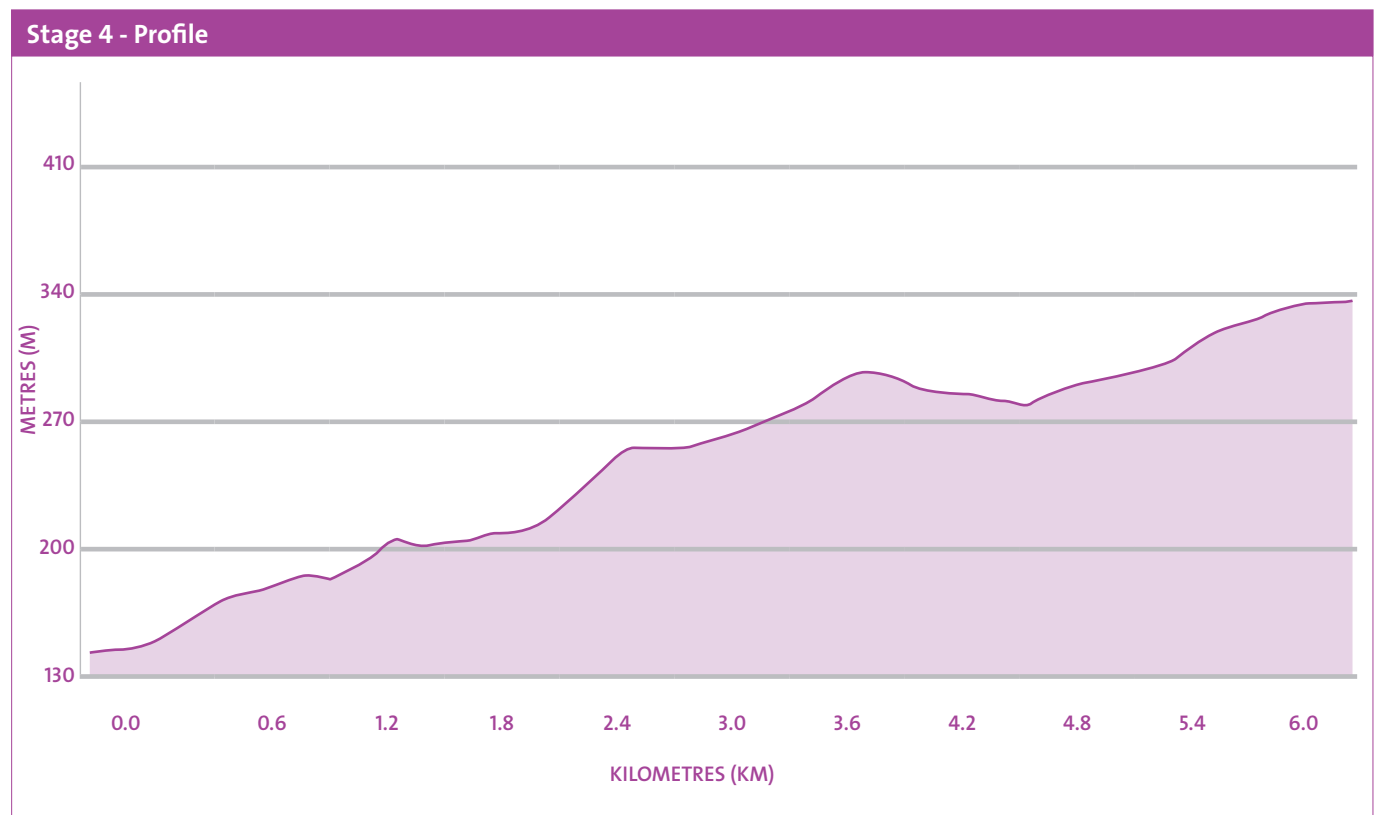

# STAGE 4 - Individual Time Trial - 6.5KM

## Tullaroan

Saturday, September 8th 2018

<https://ridewithgps.com/routes/27569519>

## STAGE 4 - Individual Time Trial - 6.5KM Saturday, September 8th 2018

TIME	
Start in reverse GC rider order	
Riders start at one minute intervals	
First rider starts	10:00
Neutral service is available on the route	

### Stage 4 - Deviation/Return Route