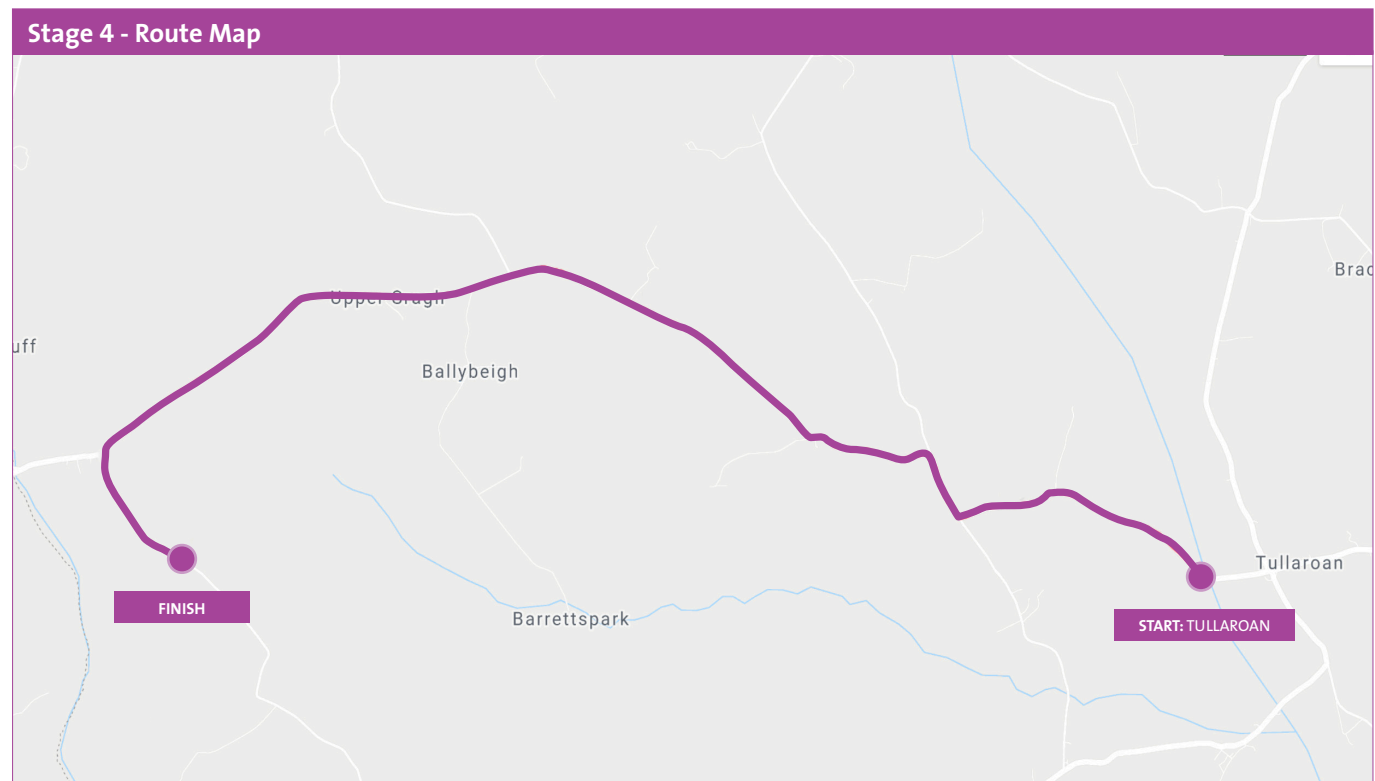

# STAGE 4 - Individual Time Trial - 6.5KM

## Tullaroan

Saturday, September 8th 2018

<https://ridewithgps.com/routes/27569519>

### DEVIATION/RETURN ROUTE

All Vehicles and riders returning to the start area **MUST** use this route  
 All Vehicles driving to the finish area **MUST** use this route in reverse

KM		Route			
To Go	Description	Junc	Feature	Notes	
0	7.5	<b>Finish Area</b>			
0.3	7.2	Turbine Entrance	JL		TEAM CAR PARKING HERE ONLY
2.9	4.6	Road	X	LEFT	
4.9	2.6	Road	T	LEFT	
5.3	2.2	Road	JL		
6.7	0.8	Road	JR	KEEP LEFT	CEMETERY ON RIGHT
7.2	0.3	Road	X	RIGHT	TULLAROAN
7.5	0.0	<b>Tullaroan GAA Club</b>			

### Stage 4 - Deviation/Return Route